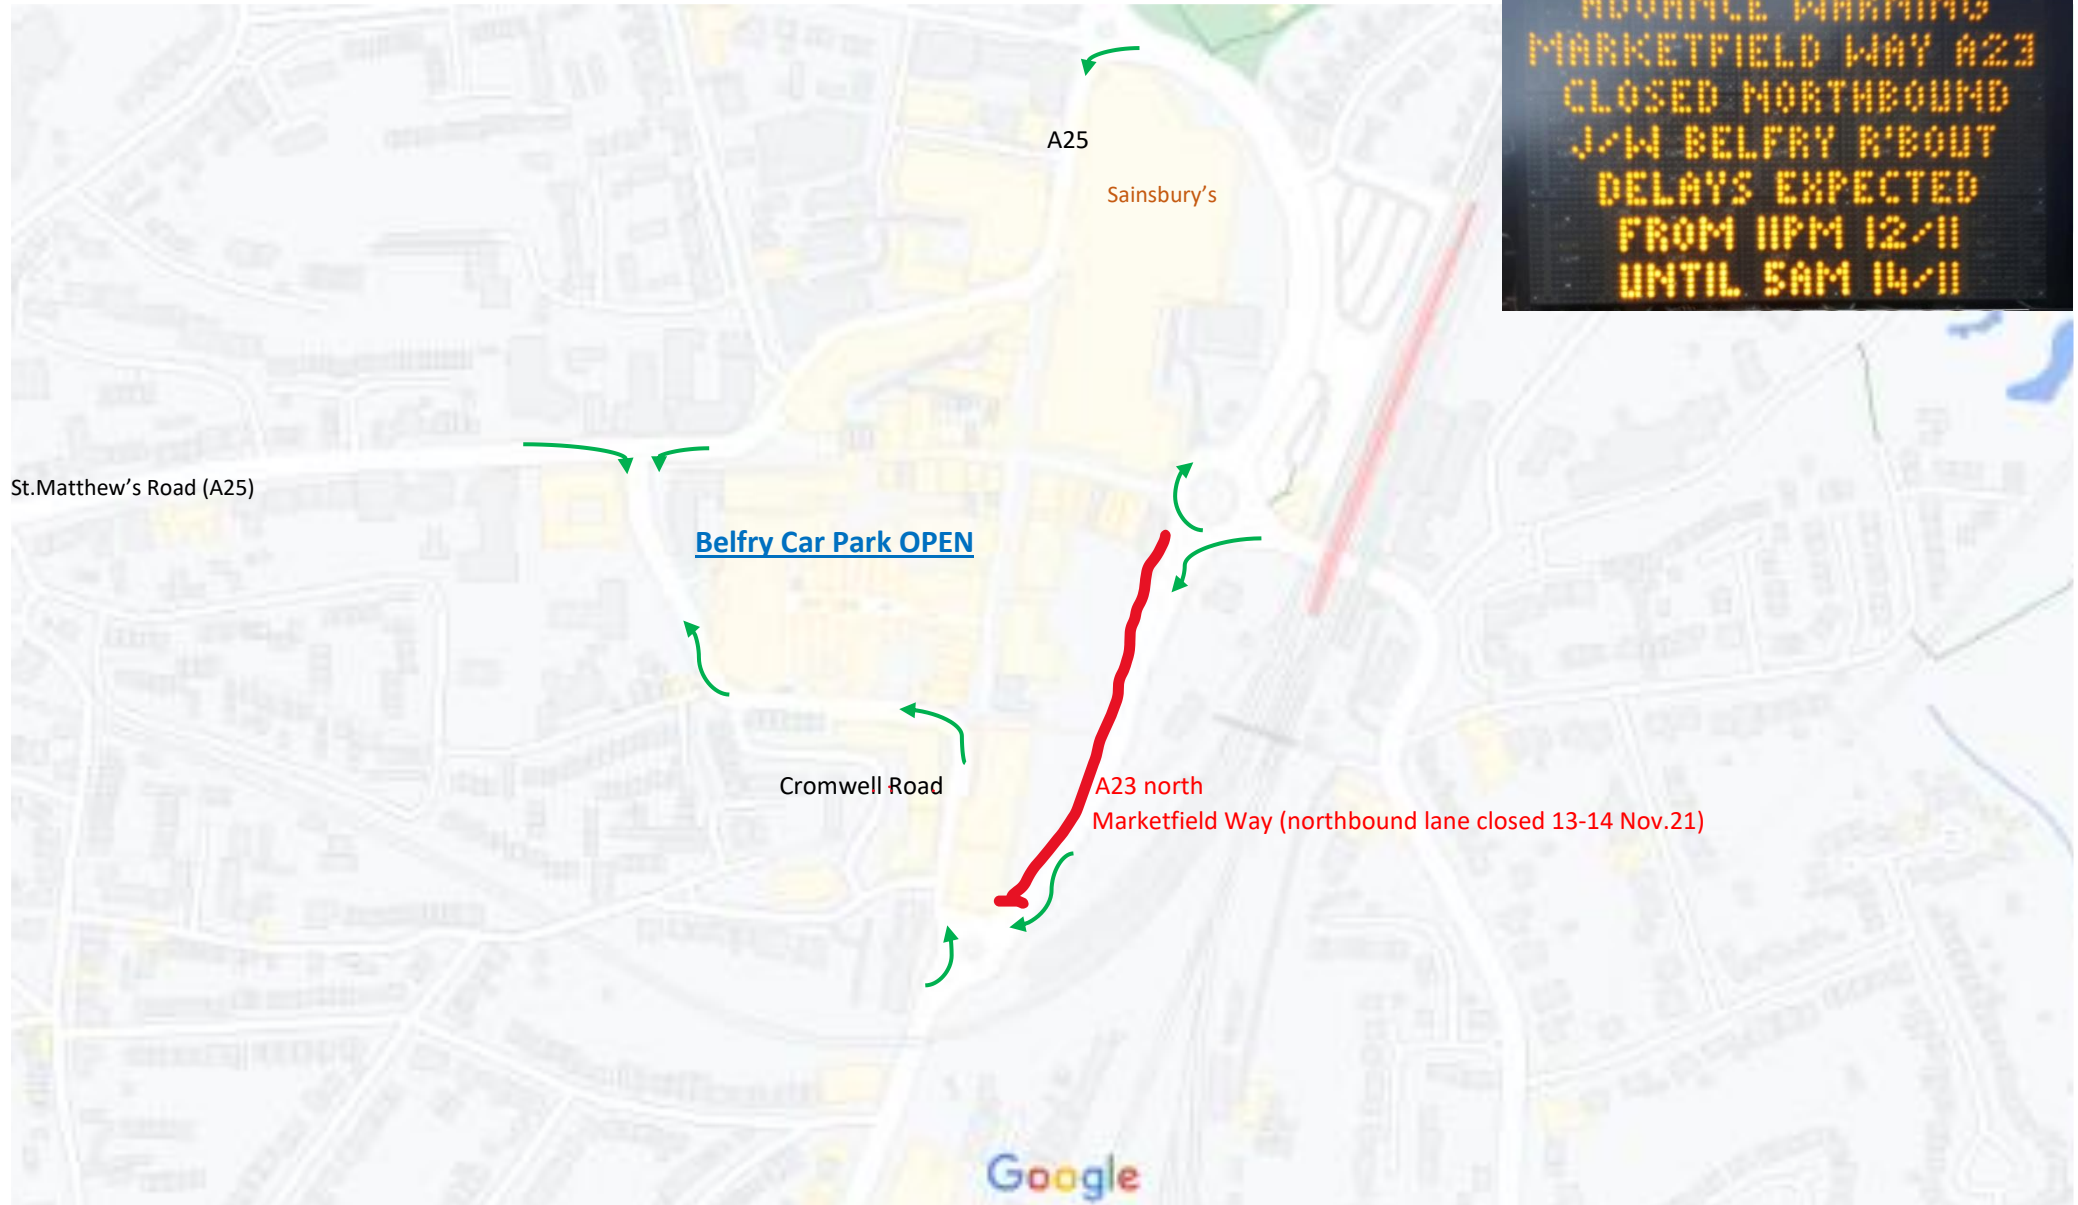

Marketfield Way (A23 North) – part closure weekend of 13th & 14th November 2021

ADVANCE WARNING
MARKETFIELD WAY A23
CLOSED NORTHBOUND
J/W BELFRY R/BOUT
DELAYS EXPECTED
FROM 11PM 12/11
UNTIL 5AM 14/11

ALL ACCESS ROUTES TO THE BELFRY CAR PARK REMAIN OPEN THROUGHOUT