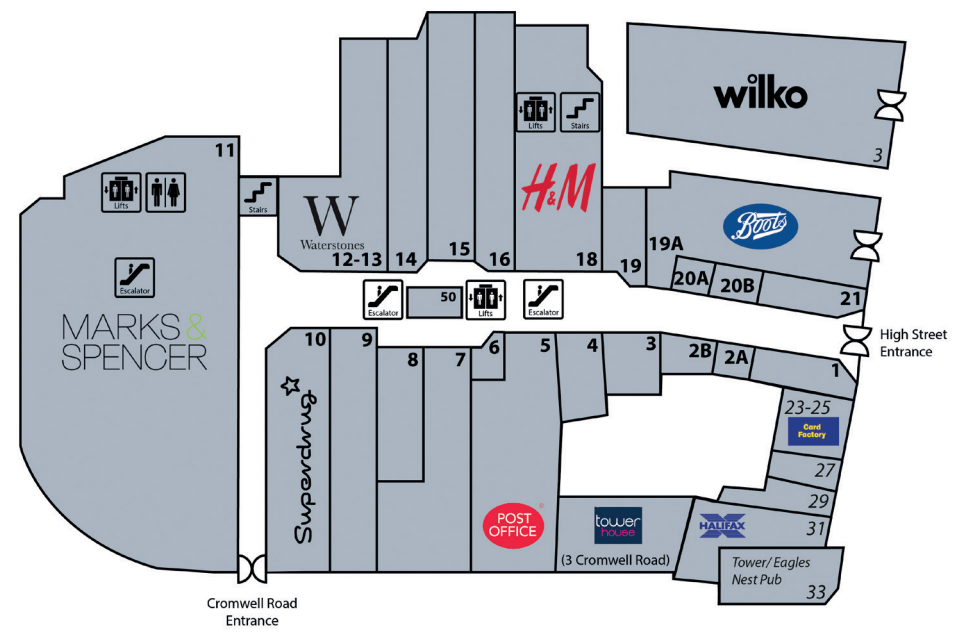

UPPER SHOPPING LEVEL

3 Store	34	<i>Eyeworks Optician</i>	66	Sewingland	47
Barclays Bank	82-84	Framed	41	<i>Sun Central Solarium</i>	80
Barnes & Fadden	22	<i>Goodhand & Forsyth Solicitor</i>	76	Tapi Carpets	32/33
Belfry Beauty	43	H&M	18	The Works	38
Belfry Dry Cleaners	78	HSBC Bank	72-74	Top Man	36
Benson for Beds	35	JK Nails and Beauty	64A	Top Shop	37
Body Shop	42B	Marks & Spencer	11	Toy Barnhaus	45
Bonnie Boutique	42A	New Look	31	TSB	44
Cafe Piazza	30	Pep & Co	39/40	Vision Express	46
Coffeelicious	23	Pitch Blue	48		
Eurochange	49	Salvation Army	62A-64		

CAR PARK LEVEL 1

Centre Management	Parent & Child Parking
Shophmobility	Access to Tower House
Disabled Parking	The Car Wash Company

P Parking pay machines on Car Park Level 1&2

LOWER SHOPPING LEVEL

Boots	19A	Game	4	Robert Dyas	7
Burton	16	H Samuel	21	Superdrug	10
Café Ho Sete	50	H&M	18	Timpsons	20A
Card Factory	23-25	Halifax	31	Top Gift Mobile	6
Cards Direct	8	Holland & Barrett	19	Tower/Eagles Nest Pub	33
CeX	27	JD Sports	15	Vodafone	2B
Claire's Accessories	20B	Marks & Spencer	11	W H Smith	5
Clarks	14	Millets	29	Waterstones	12/13
Dorothy Perkins	16	Muffin Break	3	Wilko	3
Dreamtime UK	9	O2	1		
Fragrance Shop	2A	Post Office	5		

TOWER HOUSE (3 Cromwell Road & Car Park Level 1)

Seetec Justice KSS CRC	Home Start – East Surrey
Curves	Voluntary Action Reigate & Banstead
SmartHeat Professionals Ltd	

Stores in italics are located outside the centre.