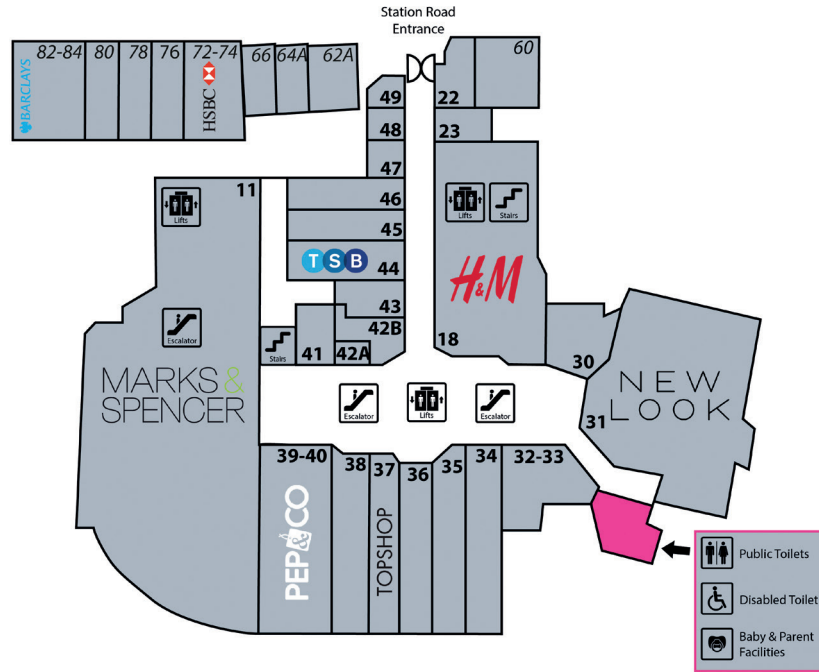

UPPER SHOPPING LEVEL

3 Store	34	<i>Eyeworks Optician</i>	66	Sewingland	47
Barclays Bank	82-84	Framed	41	<i>Sun Central Solarium</i>	80
Barnes & Fadden	22	<i>Goodhand & Forsyth Solicitor</i>	76	Tapi Carpets	32/33
Belfry Beauty	43	H&M	18	The Works	38
Belfry Dry Cleaners	78	HSBC Bank	72-74	Top Man	36
Benson for Beds	35	JK Nails and Beauty	64A	Top Shop	37
Body Shop	42B	Marks & Spencer	11	Toy Barnhaus	45
Bonnie Boutique	42A	New Look	31	TSB	44
Cafe Piazza	30	Pep & Co	39/40	Vision Express	46
Coffeelicious	23	Pitch Blue	48		
Eurochange	49	Salvation Army	62A-64		

CAR PARK LEVEL 1

Centre Management	Parent & Child Parking
Shophmobility	Access to Tower House
Disabled Parking	The Car Wash Company

P Parking pay machines on Car Park Level 1&2

LOWER SHOPPING LEVEL

Boots	19A	Game	4	Robert Dyas	7
Burton	16	H Samuel	21	Superdrug	10
Café Ho Sete	50	H&M	18	Timpsons	20A
Card Factory	23-25	Halifax	31	Top Gift Mobile	6
Cards Direct	8	Holland & Barrett	19	Tower/Eagles Nest Pub	33
CeX	27	JD Sports	15	Vodafone	2B
Claire's Accessories	20B	Marks & Spencer	11	W H Smith	5
Clarks	14	Millets	29	Waterstones	12/13
Dorothy Perkins	16	Muffin Break	3	Wilko	3
Dreamtime UK	9	O2	1		
Fragrance Shop	2A	Post Office	5		

TOWER HOUSE (3 Cromwell Road & Car Park Level 1)

Seetec Justice KSS CRC	Home Start – East Surrey
Curves	Voluntary Action Reigate & Banstead
SmartHeat Professionals Ltd	

Stores in italics are located outside the centre.