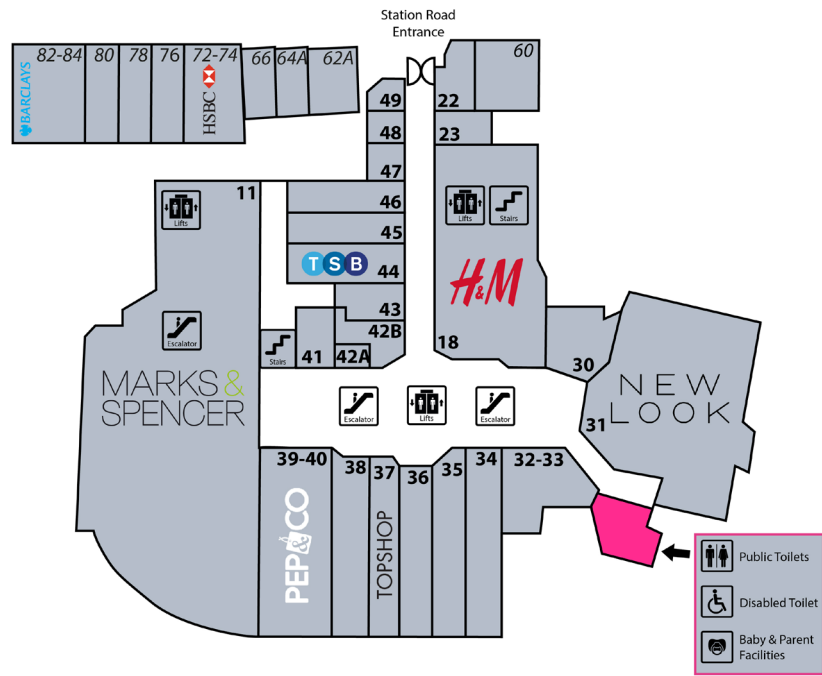

# UPPER SHOPPING LEVEL

Barnes & Fadden	22	HSBC Bank	72-74	Tapi Carpets	32/33
Belfry Beauty	43	JK Nails and Beauty	64A	Top Man	36
Benson for Beds	35	Lifeline Beauty	47	Top Shop	37
Body Shop	42B	Marks & Spencer	11	Toy Barnhaus	45
Barclays Bank	82-84	New Look	31	TSB	44
Belfry Dry Cleaners	78	Pep & Co	39/40	Vision Express	46
Cafe Piazza	30	Pitch Blue	48	The Works	38
Eyeworks Optician	66	3 Store	34		
Framed	41	Salvation Army	62A-64		
Goodhand & Forsyth Solicitor	76	Sun Central Solarium	80		
H&M	18	Supercuts	49		

## CAR PARK LEVEL 1

Centre Management	Parent & Child Parking
Shopmobility	Access to Tower House
Disabled Parking	

Parking pay machines on Car Park Level 1&2

# LOWER SHOPPING LEVEL

Boots	19A	H&M	18	Robert Dyas	7
Burton	16	H Samuel	21	Superdrug	10
Cards Direct	8	Halifax	31	Timpsons	20A
Card Factory	23-25	Holland & Barrett	19	Top Gift Mobile	6
Café Ho Sete	50	JD Sports	15	Tower/ Eagles Nest Pub	33
CeX	27	Linens Direct	9	Vodafone	2B
Claire's Accessories	20B	Marks & Spencer	11	W H Smith	5
Clarks	14	Millets	29	Waterstones	12/13
Dorothy Perkins	16	Muffin Break	3	Wilko	3
Fragrance Shop	2A	O2	1		
Game	4	Post Office	5		

## TOWER HOUSE (3 Cromwell Road & Car Park Level 1)

Seetec	Home Start – East Surrey
Curves	Voluntary Action Reigate & Banstead
SmartHeat Professionals Ltd	

Stores in italics are located outside the centre.