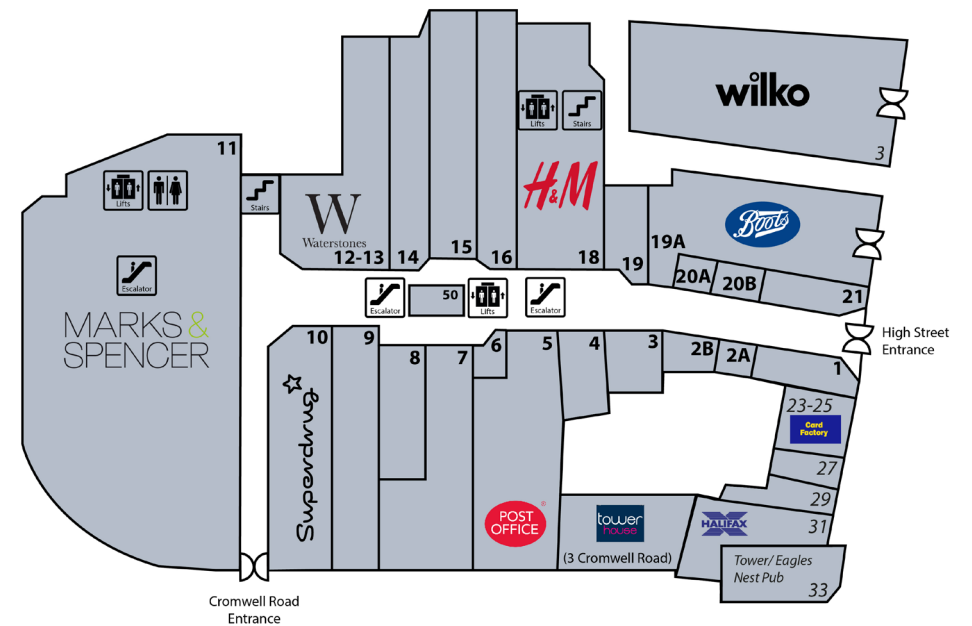

# UPPER SHOPPING LEVEL

Barnes & Fadden	22	HSBC Bank	72-74	Tapi Carpets	32/33
Belfry Beauty	43	JK Nails and Beauty	64A	Top Man	36
Benson for Beds	35	Lifeline Beauty	47	Top Shop	37
Body Shop	42B	Marks & Spencer	11	Toy Barnhaus	45
Barclays Bank	82-84	New Look	31	TSB	44
Belfry Dry Cleaners	78	Pep & Co	39/40	Vision Express	46
Cafe Piazza	30	Pitch Blue	48	The Works	38
Eyeworks Optician	66	3 Store	34		
Framed	41	Salvation Army	62A-64		
Goodhand & Forsyth Solicitor	76	Sun Central Solarium	80		
H&M	18	Supercuts	49		

## CAR PARK LEVEL 1

Centre Management	Parent & Child Parking
Shopmobility	Access to Tower House
Disabled Parking	

Parking pay machines on Car Park Level 1&2

# LOWER SHOPPING LEVEL

Boots	19A	H&M	18	Robert Dyas	7
Burton	16	H Samuel	21	Superdrug	10
Cards Direct	8	Halifax	31	Timpsons	20A
Card Factory	23-25	Holland & Barrett	19	Top Gift Mobile	6
Café Ho Sete	50	JD Sports	15	Tower/ Eagles Nest Pub	33
CeX	27	Linens Direct	9	Vodafone	2B
Claire's Accessories	20B	Marks & Spencer	11	W H Smith	5
Clarks	14	Millets	29	Waterstones	12/13
Dorothy Perkins	16	Muffin Break	3	Wilko	3
Fragrance Shop	2A	O2	1		
Game	4	Post Office	5		

## TOWER HOUSE (3 Cromwell Road & Car Park Level 1)

Seetec	Home Start – East Surrey
Curves	Voluntary Action Reigate & Banstead
SmartHeat Professionals Ltd	

Stores in italics are located outside the centre.