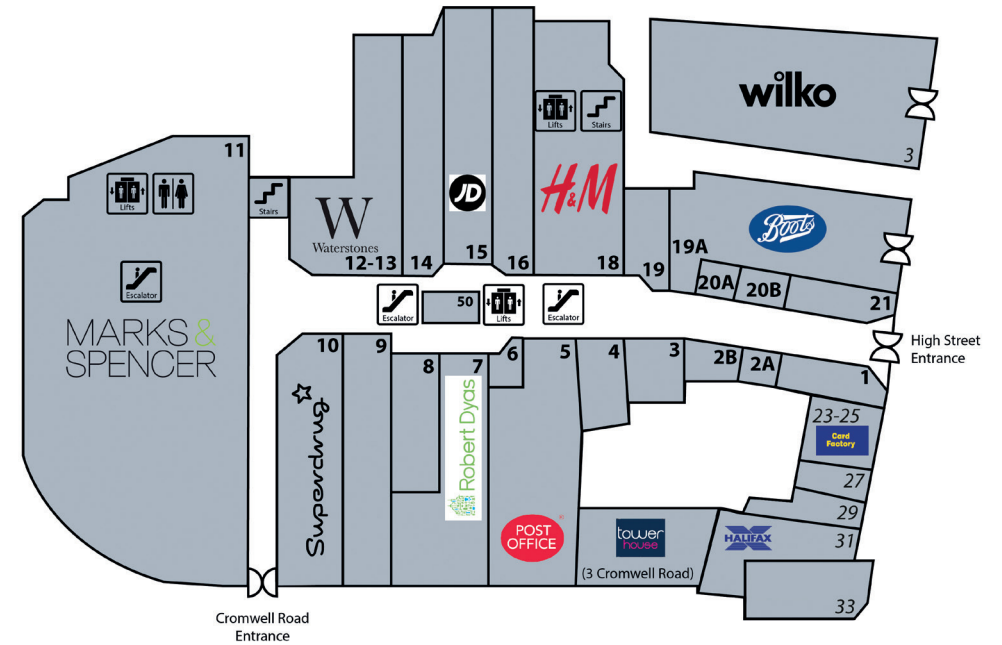

# UPPER SHOPPING LEVEL

3 Store	34	H&M	18	The Children's Trust	36-37
Barclays Bank	82-84	HSBC Bank	72-74	The Works	38
Barnes & Fadden	22	JK Nails and Beauty	64A	Toy Barnhaus	45
Belfry Dry Cleaners	78	Lifeline Beauty	43	TSB	44
Benson for Beds	35	Marks & Spencer	11	Vision Express	46
Body Shop	42B	New Look	31	Wacky Kingdom	39-40
Coffeelicious	23	Redhill175	30		
Eurochange	49	Salvation Army	62A-64		
Eyeworks Optician	66	Sewingland	47		
Framed	41	Sun Central Solarium	80		
Goodhand & Forsyth Solicitor	76	Tapi Carpets	32-33		

## CAR PARK LEVEL 1

Centre Management	Parent & Child Parking
Shopmobility	Access to Tower House
Disabled Parking	The Car Wash Company

**P** Parking pay machines on Car Park Level 1&2

# LOWER SHOPPING LEVEL

Boots	19A	Grape Tree	19	Superdrug	10
Burton	16	H Samuel	21	Timpsons	20A
Card Factory	23-25	H&M	18	Top Gift Mobile	6
Cards Direct	8	Halifax	31	Trespas	9
CeX	27	JD Sports	15	Vodafone	2B
Claire's	20B	Marks & Spencer	11	W H Smith	5
Clarks	14	Millets	29	Waterstones	12-13
Coffee Cup	50	Muffin Break	3	Wilko	3
Dorothy Perkins	16	O2	1		
Fragrance Shop	2A	Post Office	5		
Game	4	Robert Dyas	7		

## TOWER HOUSE (3 Cromwell Road & Car Park Level 1)

Seetec Justice   KSS CRC	Voluntary Action Reigate & Banstead
GO! Fitness	HR at Work
Home Start – East Surrey	

Stores in italics are located outside the centre.