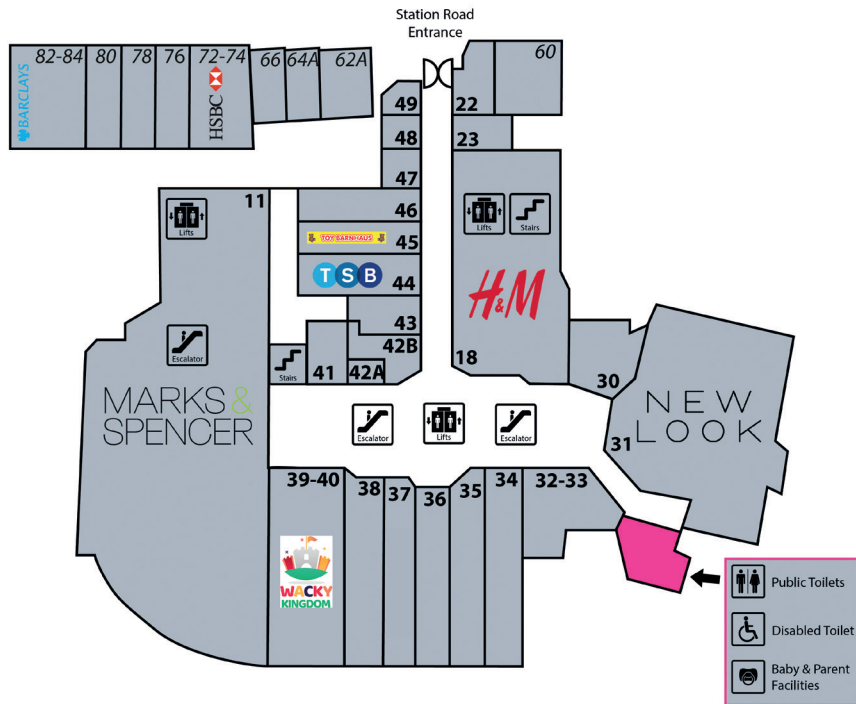

# UPPER SHOPPING LEVEL

3 Store	34	H&M	18	The Children's Trust	36-37
Barclays Bank	82-84	HSBC Bank	72-74	The Works	38
Barnes & Fadden	22	JK Nails and Beauty	64A	Toy Barnhaus	45
Belfry Dry Cleaners	78	Lifeline Beauty	43	TSB	44
Benson for Beds	35	Marks & Spencer	11	Vision Express	46
Body Shop	42B	New Look	31	Wacky Kingdom	39-40
Coffeelicious	23	Redhill175	30		
Eurochange	49	Salvation Army	62A-64		
Eyeworks Optician	66	Sewingland	47		
Framed	41	Sun Central Solarium	80		
Goodhand & Forsyth Solicitor	76	Tapi Carpets	32-33		

## CAR PARK LEVEL 1

Centre Management	Parent & Child Parking
Shopmobility	Access to Tower House
Disabled Parking	The Car Wash Company

**P** Parking pay machines on Car Park Level 1&2

# LOWER SHOPPING LEVEL

Boots	19A	Grape Tree	19	Superdrug	10
Burton	16	H Samuel	21	Timpsons	20A
Card Factory	23-25	H&M	18	Top Gift Mobile	6
Cards Direct	8	Halifax	31	Trespas	9
CeX	27	JD Sports	15	Vodafone	2B
Claire's	20B	Marks & Spencer	11	W H Smith	5
Clarks	14	Millets	29	Waterstones	12-13
Coffee Cup	50	Muffin Break	3	Wilko	3
Dorothy Perkins	16	O2	1		
Fragrance Shop	2A	Post Office	5		
Game	4	Robert Dyas	7		

## TOWER HOUSE (3 Cromwell Road & Car Park Level 1)

Seetec Justice   KSS CRC	Voluntary Action Reigate & Banstead
GO! Fitness	HR at Work
Home Start – East Surrey	

Stores in italics are located outside the centre.