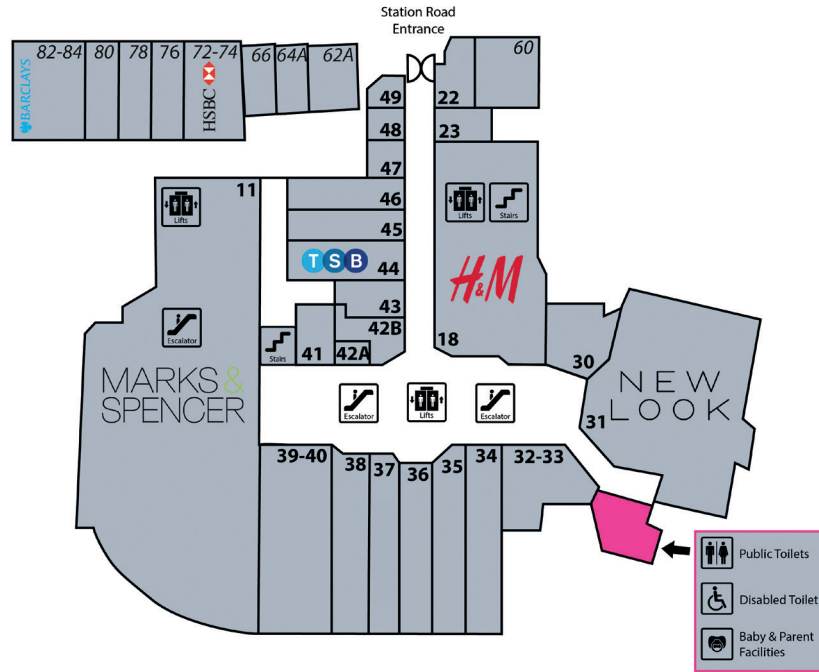

UPPER SHOPPING LEVEL

3 Store	34	<i>Goodhand & Forsyth Solicitor</i>	76	The Works	38
Barclays Bank	82-84	H&M	18	Toy Barnhaus	45
Barnes & Fadden	22	<i>HSBC Bank</i>	72-74	TSB	44
Belfry Dry Cleaners	78	<i>JK Nails and Beauty</i>	64A	Vision Express	46
Benson for Beds	35	Lifeline Beauty	43		
Body Shop	42B	Marks & Spencer	11		
Cafe Piazza	30	New Look	31		
Coffeelicious	23	<i>Salvation Army</i>	62A-64		
Eurochange	49	Sewingland	47		
Eyeworks Optician	66	<i>Sun Central Solarium</i>	80		
Framed	41	Tapi Carpets	32/33		

CAR PARK LEVEL 1

Centre Management	Parent & Child Parking
Shophmobility	Access to Tower House
Disabled Parking	The Car Wash Company

P Parking pay machines on Car Park Level 1&2

LOWER SHOPPING LEVEL

Boots	19A	H Samuel	21	Timpsons	20A
Burton	16	H&M	18	Top Gift Mobile	6
<i>Card Factory</i>	23-25	<i>Halifax</i>	31	Trespass	9
Cards Direct	8	JD Sports	15	Vodafone	2B
CeX	27	Marks & Spencer	11	W H Smith	5
Claire's	20B	<i>Millets</i>	29	Waterstones	12/13
Clarks	14	Muffin Break	3	<i>Wilko</i>	3
Dorothy Perkins	16	O2	1		
Fragrance Shop	2A	Post Office	5		
Game	4	Robert Dyas	7		
Grapetree	19	Superdrug	10		

TOWER HOUSE (3 Cromwell Road & Car Park Level 1)

Seetec Justice KSS CRC	Home Start – East Surrey
Curves	Voluntary Action Reigate & Banstead
SmartHeart Professionals Ltd	HR at Work

Stores in italics are located outside the centre.