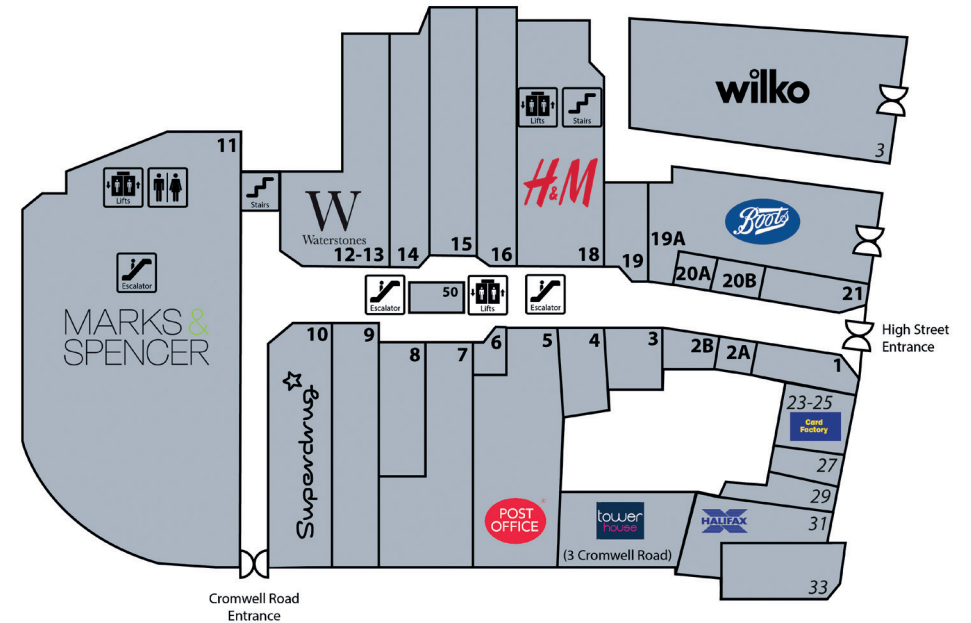

UPPER SHOPPING LEVEL

3 Store	34	<i>Goodhand & Forsyth Solicitor</i>	76	The Works	38
Barclays Bank	82-84	H&M	18	Toy Barnhaus	45
Barnes & Fadden	22	<i>HSBC Bank</i>	72-74	TSB	44
Belfry Dry Cleaners	78	<i>JK Nails and Beauty</i>	64A	Vision Express	46
Benson for Beds	35	Lifeline Beauty	43		
Body Shop	42B	Marks & Spencer	11		
Cafe Piazza	30	New Look	31		
Coffeelicious	23	<i>Salvation Army</i>	62A-64		
Eurochange	49	Sewingland	47		
Eyeworks Optician	66	<i>Sun Central Solarium</i>	80		
Framed	41	Tapi Carpets	32/33		

CAR PARK LEVEL 1

Centre Management	Parent & Child Parking
Shophmobility	Access to Tower House
Disabled Parking	The Car Wash Company

P Parking pay machines on Car Park Level 1&2

LOWER SHOPPING LEVEL

Boots	19A	H Samuel	21	Timpsons	20A
Burton	16	H&M	18	Top Gift Mobile	6
<i>Card Factory</i>	23-25	<i>Halifax</i>	31	Trespass	9
Cards Direct	8	JD Sports	15	Vodafone	2B
CeX	27	Marks & Spencer	11	W H Smith	5
Claire's	20B	<i>Millets</i>	29	Waterstones	12/13
Clarks	14	Muffin Break	3	<i>Wilko</i>	3
Dorothy Perkins	16	O2	1		
Fragrance Shop	2A	Post Office	5		
Game	4	Robert Dyas	7		
Grapetree	19	Superdrug	10		

TOWER HOUSE (3 Cromwell Road & Car Park Level 1)

Seetec Justice KSS CRC	Home Start – East Surrey
Curves	Voluntary Action Reigate & Banstead
SmartHeart Professionals Ltd	HR at Work

Stores in italics are located outside the centre.